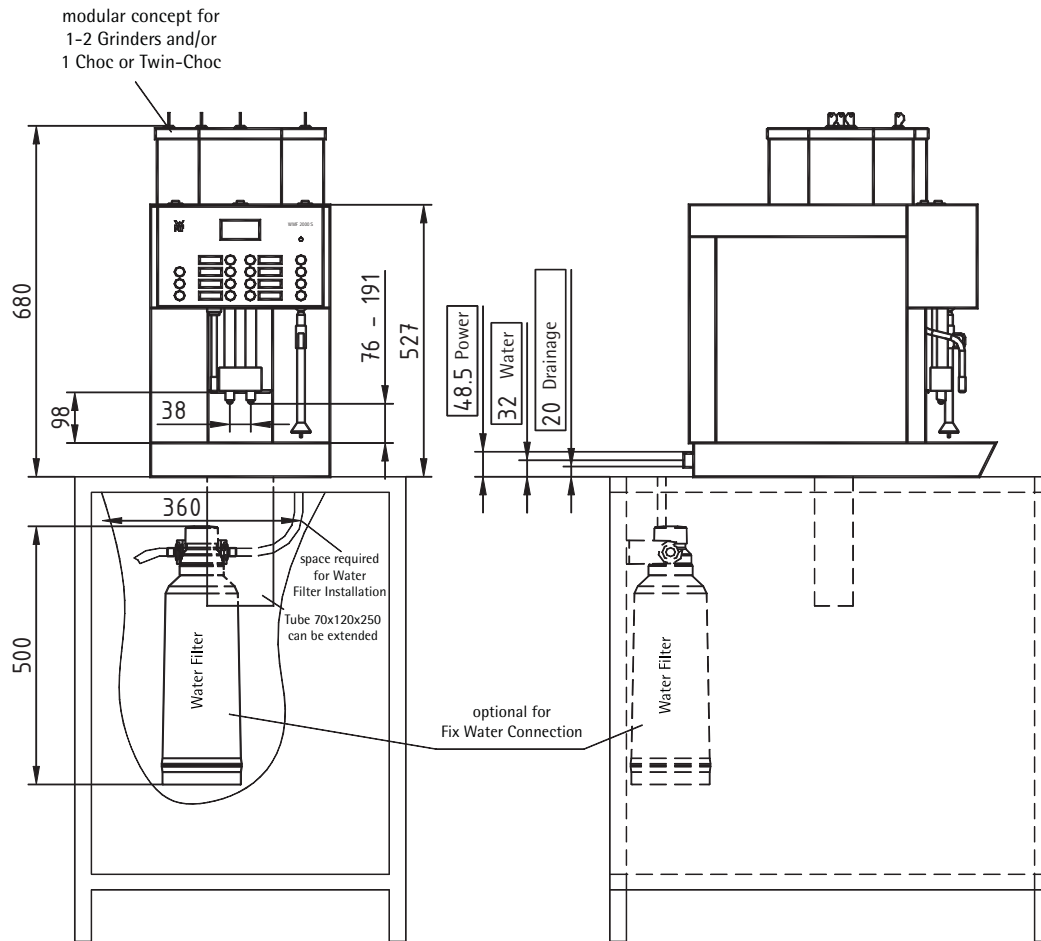

WMF COFFEE MACHINES

Planing Information

WMF 2000S Type 1700

WMF AG Coffee Machines International 73312 Geislingen/Steige, Germany

Phone +41 7331 258482 Fax +41 7331 258792, Mail: professional@wmf.com, Web: <http://www.wmf.com>

Service Agent: RICMAS International Pte. Ltd. 25 International Business Park, German Centre #01-07/10, Singapore 609916

Phone: +65 65628853, Fax: +65 65628854, Mail: wmf@ricmas.com, Web: <http://www.ricmas.com>