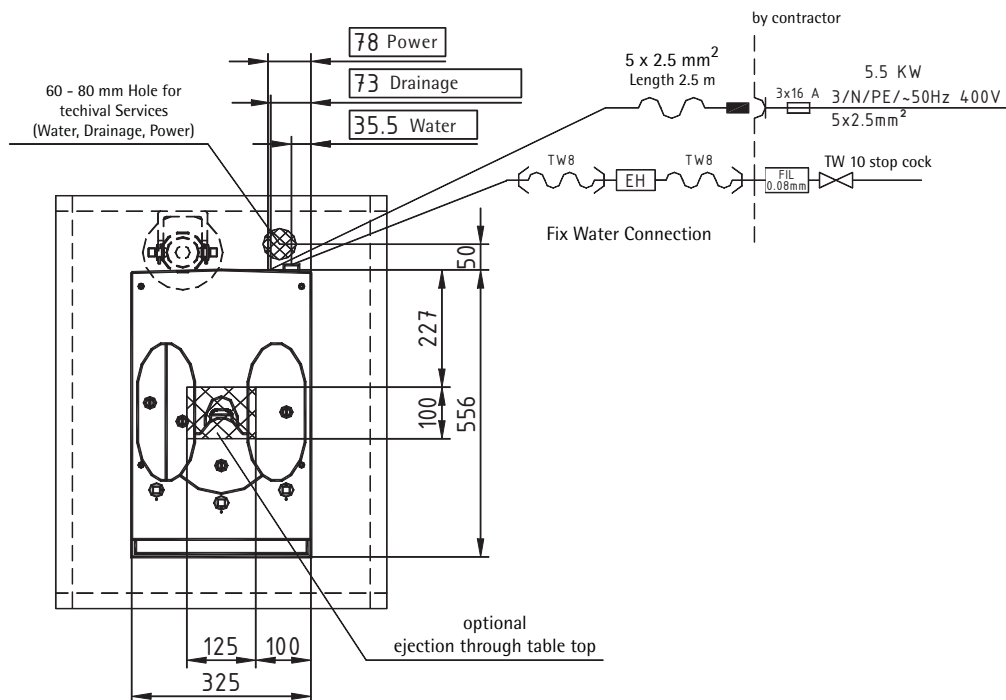

WMF COFFEE MACHINES

Planing Information

WMF 2000S Type 1700

WMF AG Coffee Machines International 73312 Geislingen/Steige, Germany

Phone +41 7331 258482 Fax +41 7331 258792, Mail: professional@wmf.com, Web: <http://www.wmf.com>

Service Agent: RICMAS International Pte. Ltd. 25 International Business Park, German Centre #01-07/10, Singapore 609916

Phone: +65 65628853, Fax: +65 65628854, Mail: wmf@ricmas.com, Web: <http://www.ricmas.com>