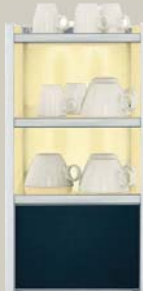

WMF Cup & Cool

A space-saving combination of cup rack and auxiliary cooler. Cups and Latte Macchiato glasses can be kept warm at the ideal temperature on heated glass shelves in the upper part.
Milk is kept cool in removable milk tanks in the lower half.

Net Price List
January 1st, 2012
All prices
inclusive of Tax

03.9019.0010

WMF Cup & Cool narrow

Size / Power	Capacity
Width: 275 mm	45 - 190 Cups
Height: 528 mm	
Depth: 517 mm	
4.0 L Milk Container	
Voltage: 230V	
Power: 200 W	

Base Unit	MY 12,165.00
Feet	MY 700.00
Empty Sensor	MY 1,130.00
Lockable	MY 970.00
With Plug&Clean	MY 1,945.00

03.9019.0011

WMF Cup & Cool narrow - LED Illumination

Size / Power	Capacity
Width: 275 mm	45 - 190 Cups
Height: 528 mm	
Depth: 517 mm	
4.0 L Milk Container	
Voltage: 230V	
Power: 200 W	